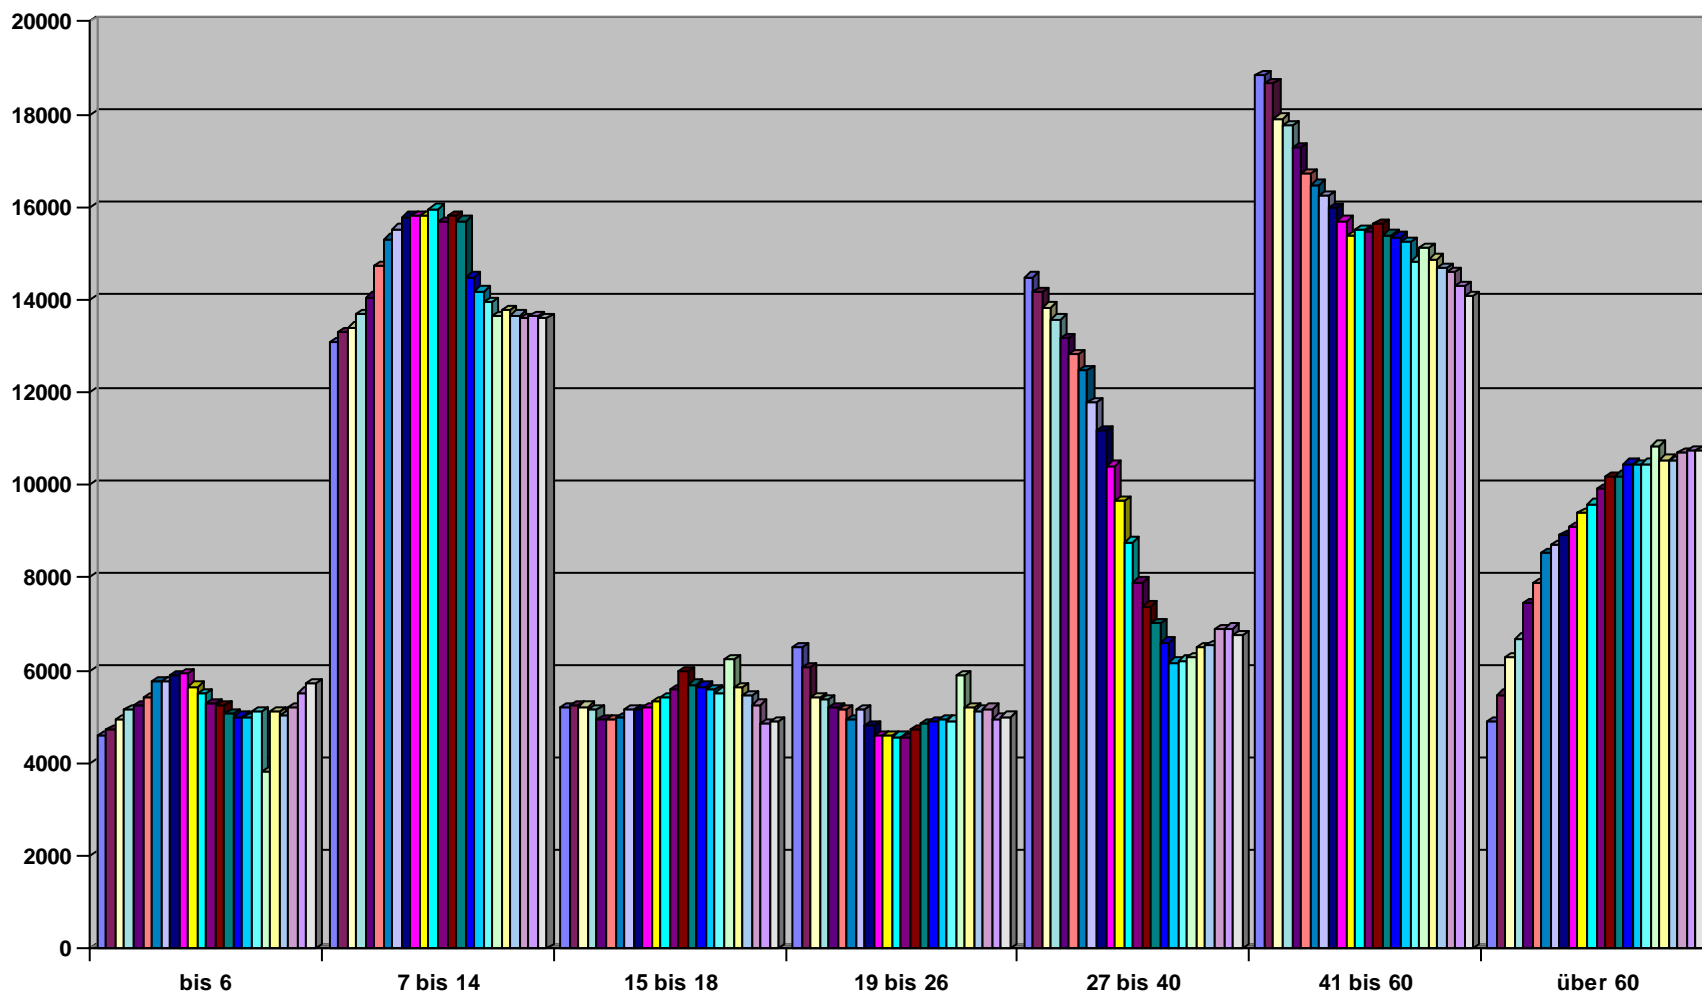

### Mitglieder-Entwicklung ab 1997

Legend for years: 1997 (blue), 1998 (purple), 1999 (yellow), 2000 (light blue), 2001 (dark purple), 2002 (red), 2003 (teal), 2004 (light purple), 2005 (dark blue), 2006 (pink), 2007 (yellow), 2008 (cyan), 2009 (dark purple), 2010 (dark red), 2011 (teal), 2012 (blue), 2013 (light blue), 2014 (light cyan), 2015 (light green), 2016 (yellow), 2017 (light blue), 2018 (light purple), 2019 (light purple), 2020 (light purple).